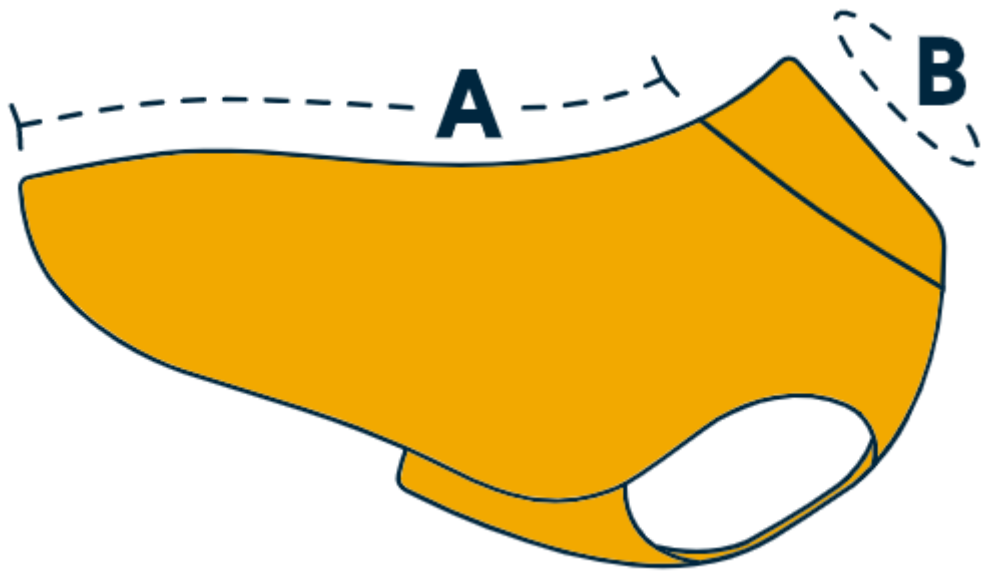

### **Sizing Chart & Technical Specs Lumenglow**

Use the sizing chart to find the right size for your dog. In between sizes: Choose the smaller size.

#### **FIT GUIDE**

While each style of Ruffwear apparel is designed for its intended use, this guide generalizes our fits in three ways. The Lumenglow is a Relaxed Fit with a zippered closure and sleeves for core heat retention.

**Formfitting:** Snug and conforms to the body's contours. Can be worn standalone or layered under Relaxed apparel.

**Regular fit:** Tailored with a bit of wiggle room. Can be worn standalone or layered under Relaxed apparel.

**Relaxed Fit:** A loose fit that drapes the body. Can be worn standalone or over Regular or Formfitting apparel. Works well for hard-to-fit dog shapes and sizes.

Size	Girth
XXS	13-17 in (33-43 cm)
XS	17-22 in (43-56 cm)
S	22-27 in (56-69 cm)
M	27-32 in (69-81 cm)
L	32-36 in (81-91 cm)
XL	36-42 in (91- 107 cm)