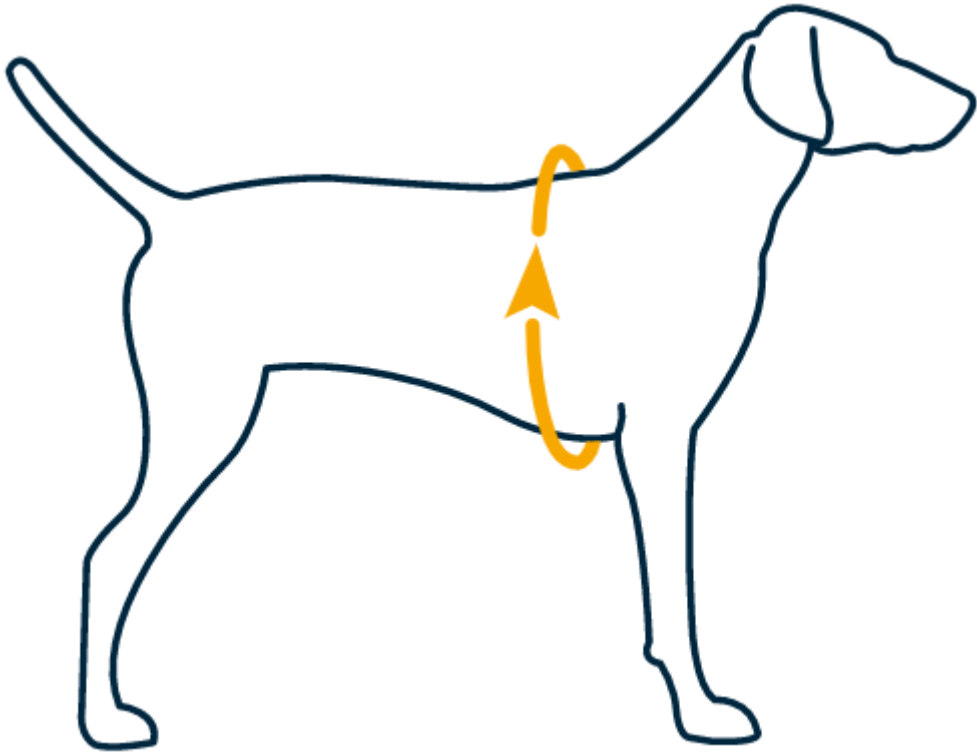

### **Sizing Chart & Technical Specs Lumenglow**

Use the sizing chart to find the right size for your dog. In between sizes: Choose the smaller size.

#### **FIT GUIDE**

While each style of Ruffwear apparel is designed for its intended use, this guide generalizes our fits in three ways. The Lumenglow is a Relaxed Fit with a zippered closure and sleeves for core heat retention.

**Formfitting:** Snug and conforms to the body's contours. Can be worn standalone or layered under Relaxed apparel.

**Regular fit:** Tailored with a bit of wiggle room. Can be worn standalone or layered under Relaxed apparel.

**Relaxed Fit:** A loose fit that drapes the body. Can be worn standalone or over Regular or Formfitting apparel. Works well for hard-to-fit dog shapes and sizes.

Size	Girth
XXS	13-17 in (33-43 cm)
XS	17-22 in (43-56 cm)
S	22-27 in (56-69 cm)
M	27-32 in (69-81 cm)
L	32-36 in (81-91 cm)
XL	36-42 in (91- 107 cm)